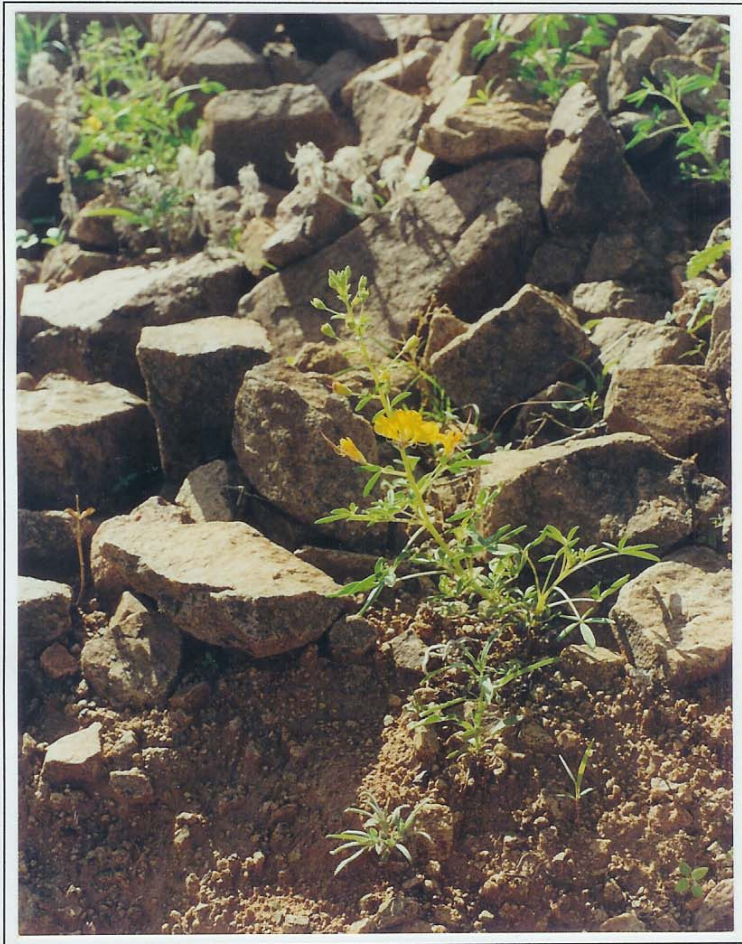

# *Cleome suffruticosa*

### Collection Number:

**Description:** This *Cleome* has a herbaceous form, where it may grow to 30 cm in height, or it grows in a more shrubby form where it may reach 50 cm in height. It is similar to *C. angustifolia*, the differences being that the shrubby *Cleome* has uniformly yellow flowers, and its leaflets are elliptical.

**Habitat:** Dune belt, found under trees.

**Plant features:** Annual herb. Flowers are white, spidery, long pedicel and long gynophore. Leaves palmately compound.

**Other notes:** Common.